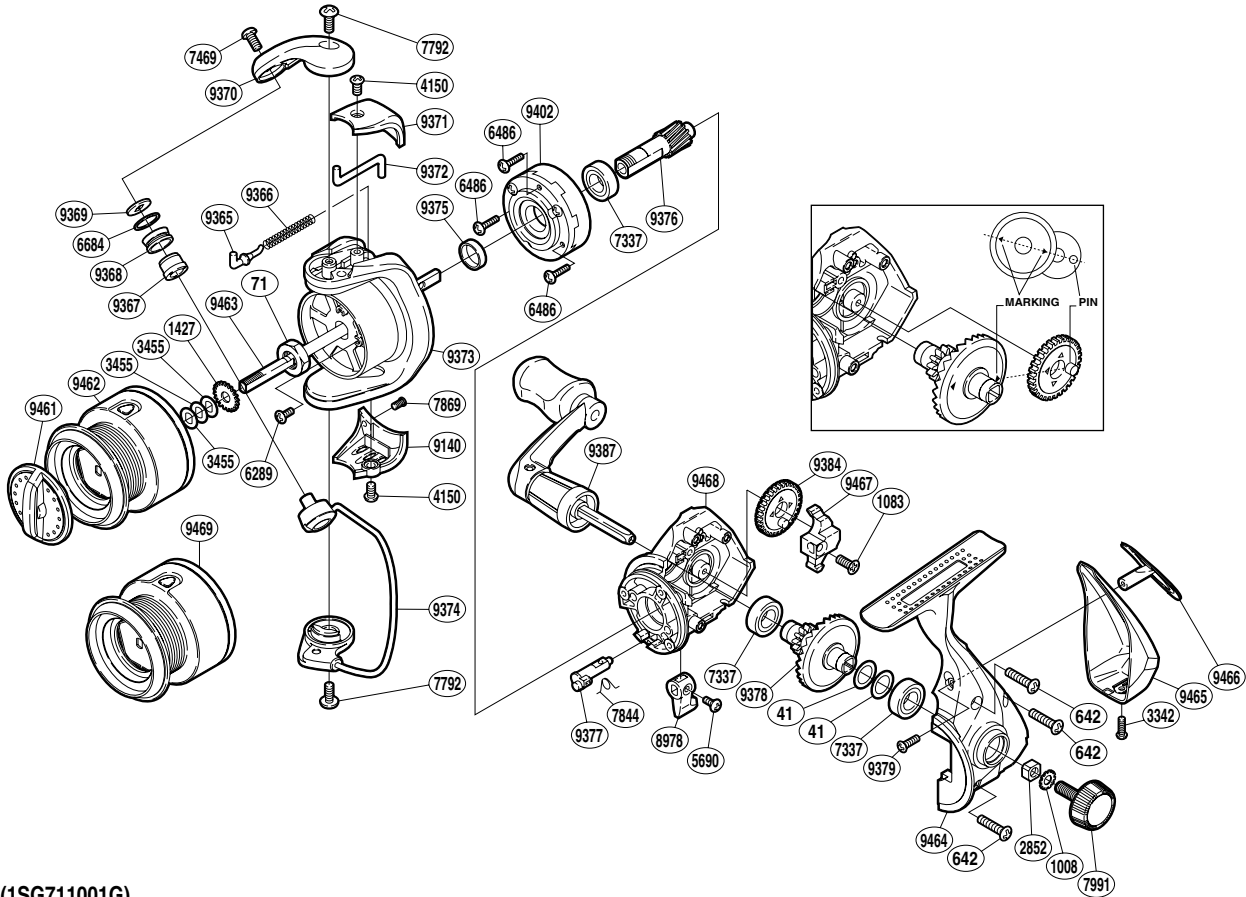

SHIMANO®

NEXAVE

NEX-1000FA

(1SG711001G)

Part No.	Description	Part No.	Description	Part No.	Description
RD 0041	Washer	RD 7844	Anti-Reverse Cam Spring	RD 9377	Anti-Reverse Cam
RD 0071	Rotor Nut	RD 7869	Screw	RD 9378	Drive Gear
RD 0642	Screw	RD 7991	Handle Screw Cap	RD 9379	Screw
RD 1008	Handle Lock Washer	RD 8978	Anti-Reverse Lever	RD 9384	Oscillating Gear
RD 1083	Screw	RD 9140	Bail Hold Support Guard	RD 9387	Handle Assembly
RD 1427	Spool Support	RD 9365	Bail Spring Guide	RD 9402	Roller Clutch Assembly
RD 2852	Handle Screw Lock	RD 9366	Bail Spring	RD 9461	Drag Knob
RD 3342	Screw	RD 9367	Line Roller Bushing	RD 9462	Spool Assembly
RD 3455	Spool Washer	RD 9368	Line Roller	RD 9463	Main Shaft
RD 4150	Screw	RD 9369	Line Roller Washer	RD 9464	Side Cover
RD 5690	Screw	RD 9370	Bail Arm	RD 9465	Rear Protector B
RD 6289	Screw	RD 9371	Bail Spring Cover	RD 9466	Rear Protector A
RD 6486	Screw	RD 9372	Bail Trip Lever	RD 9467	Oscillating Slider
RD 6684	Line Roller Spacer	RD 9373	Rotor	RD 9468	Body
RD 7337	Ball Bearing	RD 9374	Bail Assembly		
RD 7469	Screw	RD 9375	Rotor Ring		
RD 7792	Screw	RD 9376	Pinion Gear	RD 9469	Spare Spool Assembly